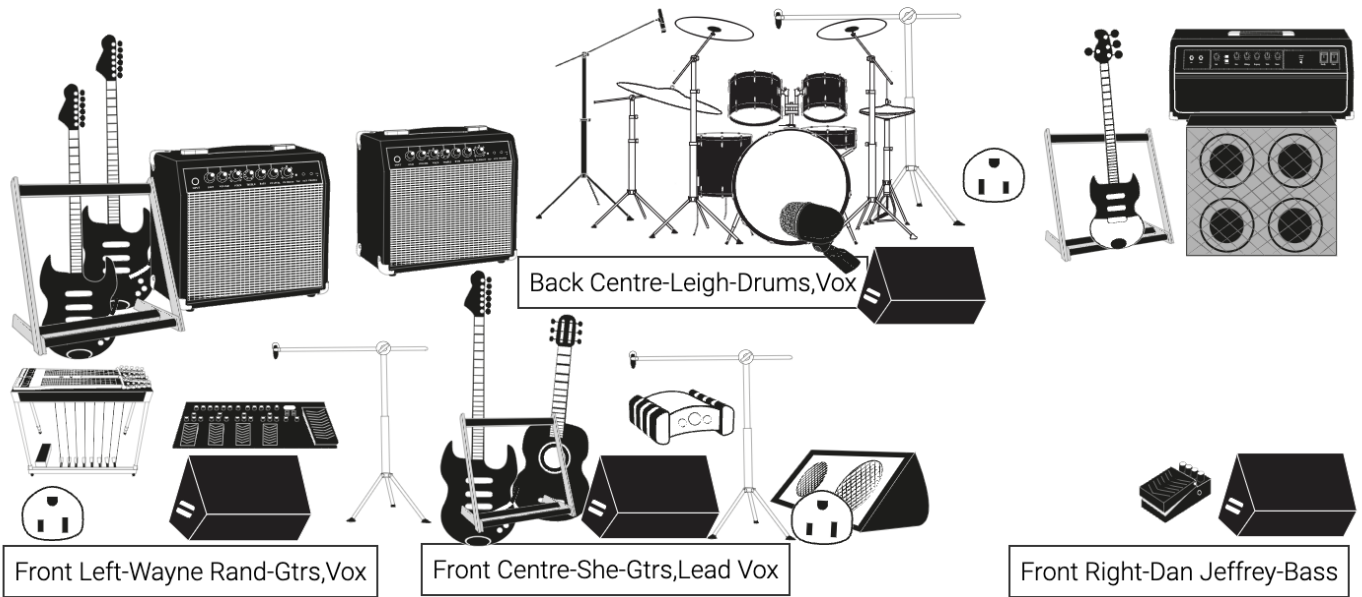

THE SHEYANA BAND STAGEPLOT

Sheyana Wijesingha, Wayne Rand, Dan Jeffrey, Leigh Hill

Member name : Sheyana Wijesingha

Equipment : Boom stand with mic

Equipment : Acoustic Guitar

Equipment : Electric Guitar

Equipment : Monitor

Equipment : Monitor

Equipment : DI Box

Equipment : Combo amp

Equipment : Power point

Equipment : Guitar Rack

Member name : Wayne Rand

Equipment : Boom stand with mic

Equipment : Steel Guitar

Equipment : Guitar Rack

Equipment : Monitor

Equipment : Power point

Equipment : Bass amp head

Equipment : Pedal

Equipment : Four cone speaker

Equipment : Bass

Member name : Leigh Hill